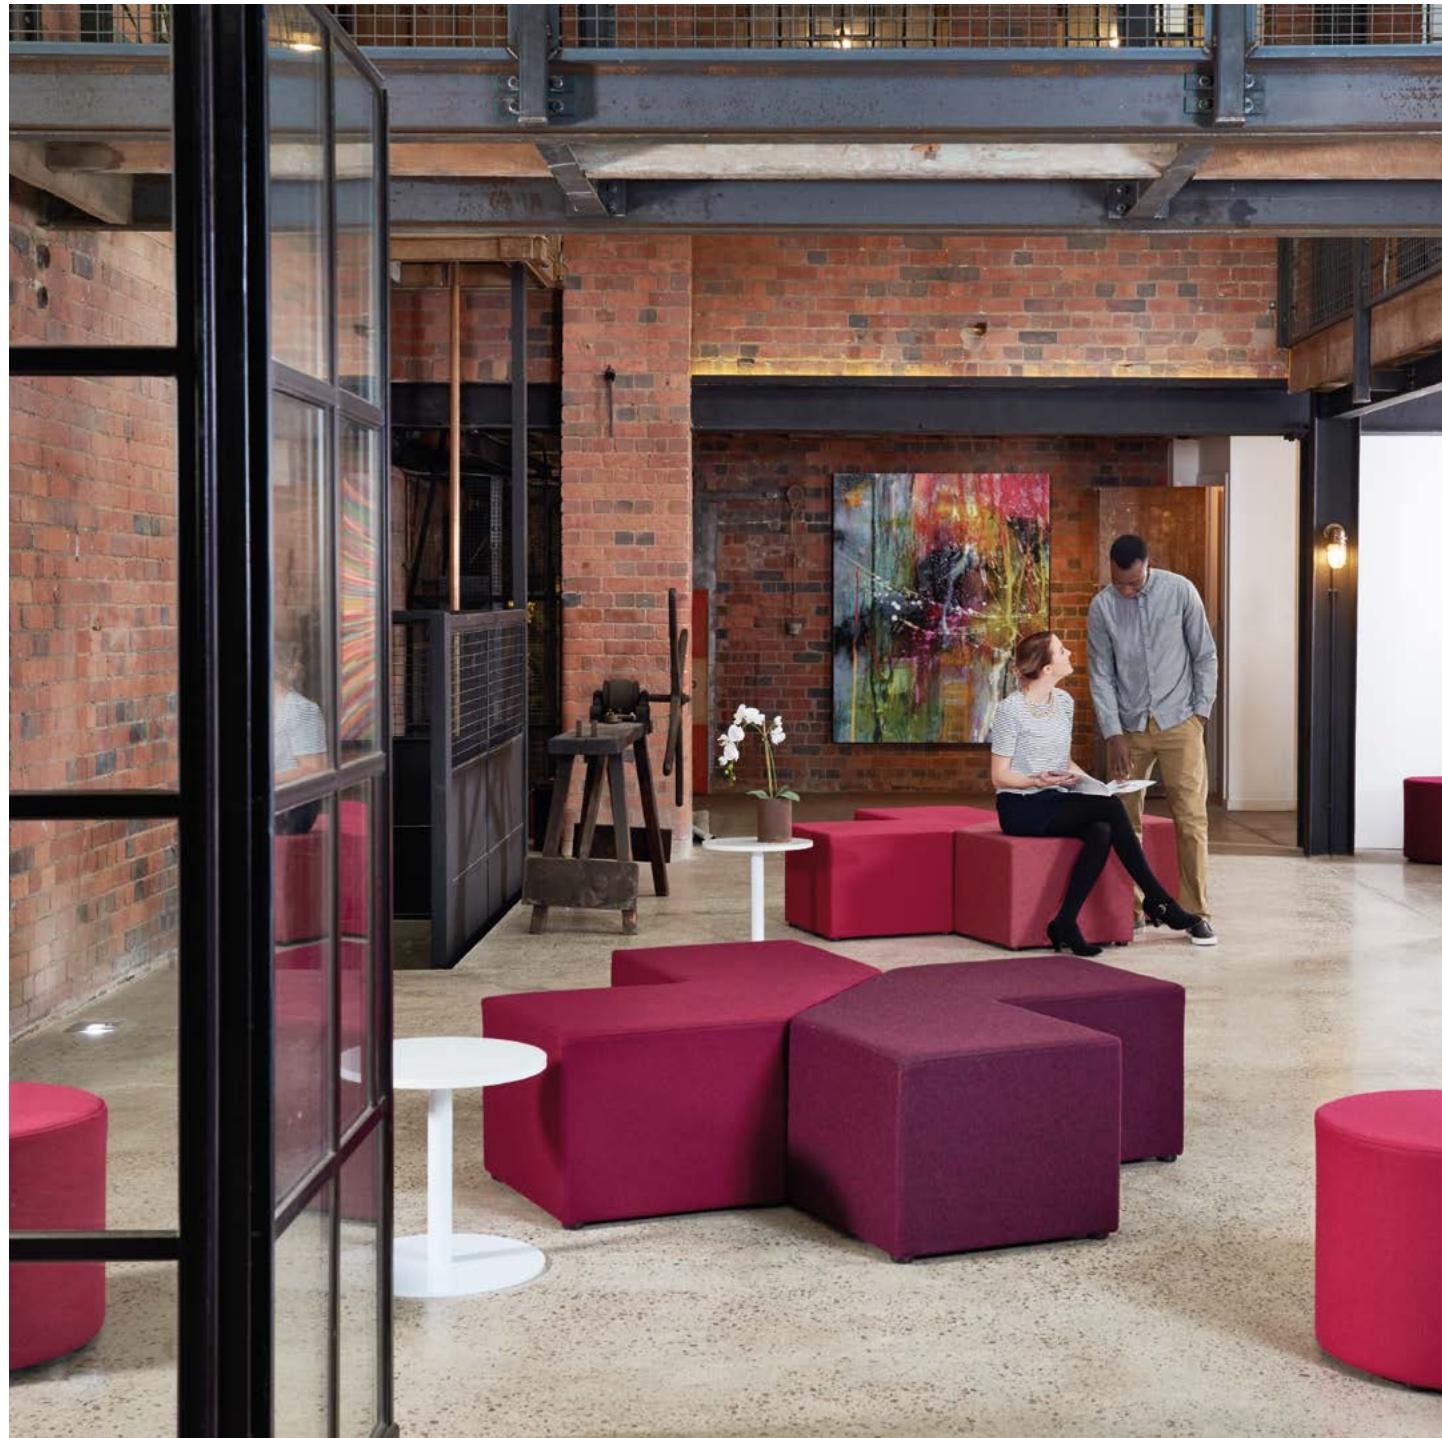

The new soft seating range is very versatile in use, ideal for the fast paced work environment. Different combinations and configurations create flexible space for all kinds of purposes: discussing, presenting, brainstorming as well as concentrating and relaxing. Designed by Jason Lansdale.

Infinity

works in shape and colour

Infinity is ideally suited for large open spaces. The modular bench system combines flexibility and comfort with striking looks.

The single, double and three seat benches can be specified with a distinctively shaped back ply that is available in different veneer and colourful HPL finishes. The position of the single or double back rests can be specified to create a diverse seating configuration. The range incorporates straight, 45 or 90 degree linking tables which are available in a matching wood finish or frosted glass.

ideally suited for
big open plan spaces

Jigsaw²

simple, timeless

Nine timeless shapes can be arranged into playful yet functional configurations to create infinite sitting landscapes. The light construction makes it easy to move Jigsaw² around and reconfigure. Clever use of fabrics makes Jigsaw² suitable for any environment. A complementary table range, incorporating coffee, dining and poseur height, is available.

Joist

furniture range

The contemporary Joist range consist of a bookshelf, sideboard, media unit, two sizes of tables and one coffee table. All pieces have an oak carcass which can be combined with white, green, grey and oak drawers and doors. Doors and drawers are fitted with soft-close hinges.